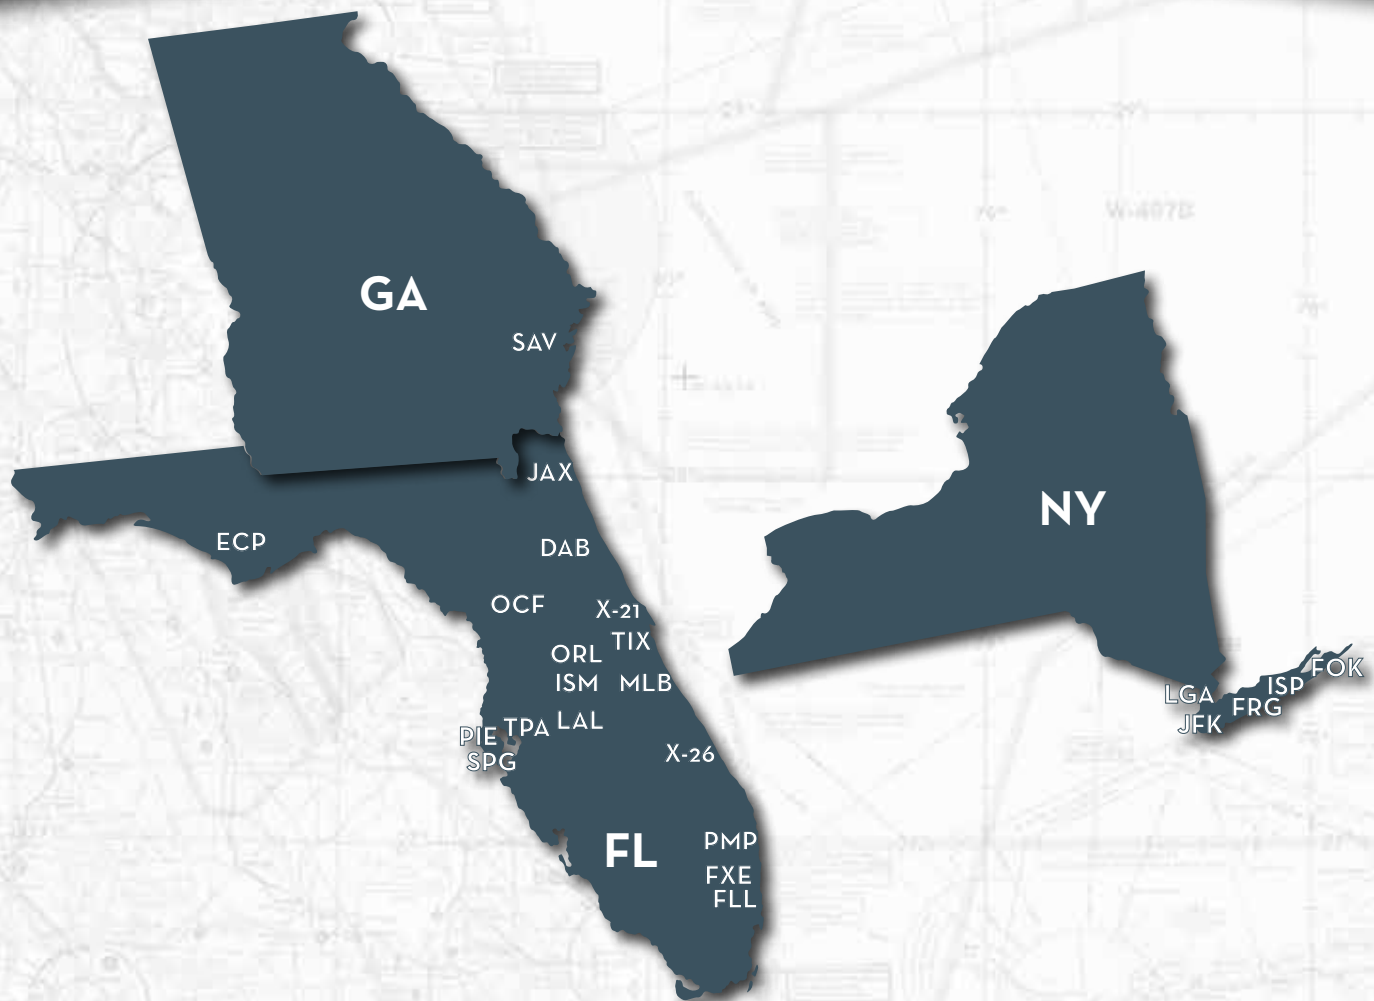

SHELTAIR

From Florida to New York...

Everything you need when you're on the ground.

FBO & Properties Locations

- DAB** Daytona Beach International **DAYTONA BEACH, FL**
- ECP** Northwest Florida Beaches International **PANAMA CITY BEACH, FL**
- FLL** Ft. Lauderdale - Hollywood International **FT. LAUDERDALE, FL**
- FOK** Francis S. Gabreski **WESTHAMPTON BEACH, NY**
- FRG** Republic **FARMINGDALE, NY**
- ISP** Long Island MacArthur **RONKONKOMA, NY**
- JAX** Jacksonville International **JACKSONVILLE, FL**
- LAL** Lakeland Linder Regional **LAKELAND, FL**
- OCF** Ocala International Airport **OCALA, FL**
- ORL** Orlando Executive **ORLANDO, FL**
- PIE** St. Petersburg - Clearwater International **CLEARWATER, FL**
- PMP** Pompano Beach Air Park **POMPANO BEACH, FL**
- SAV** Savannah - Hilton Head International **SAVANNAH, GA**
- SPG** Albert Whitted Airport **ST. PETERSBURG, FL**
- TPA** Tampa International Airport **TAMPA, FL**

Properties Only Locations

- FXE** Ft. Lauderdale Executive **FT. LAUDERDALE, FL**
- ISM** Kissimmee Gateway **KISSIMMEE, FL**
- MLB** Melbourne International **MELBOURNE, FL**
- TIX** Space Coast Regional **TITUSVILLE, FL**
- X-21** Arthur Dunn Air Park **TITUSVILLE, FL**
- X-26** Sebastian Municipal **SEBASTIAN, FL**

FBO Only Locations

- LGA** LaGuardia **NEW YORK, NY**
- JFK** John F. Kennedy **NEW YORK, NY**

sheltairaviation.com